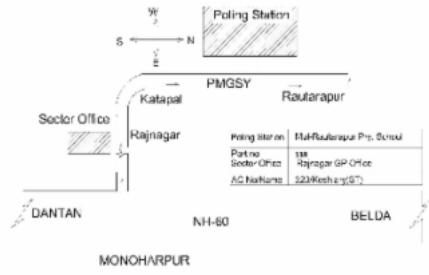

Nazri Naksha

Google Map View