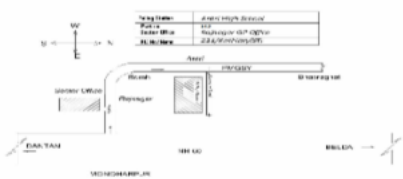

Nazri Naksha

Google Map View