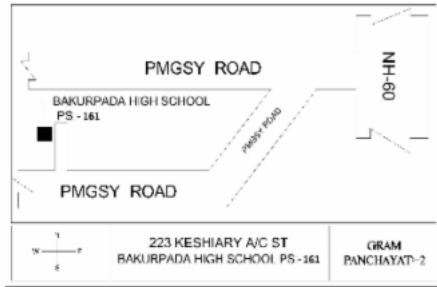

Nazri Naksha

Google Map View

Polling Station Building Front View

Polling Station Front View

Cad View

Key MAP View