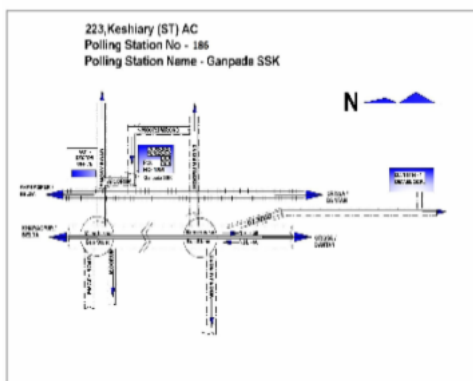

Nazri Naksha

Google Map View

Polling Station Building Front View

Polling Station Front View

Cad View

Key MAP View