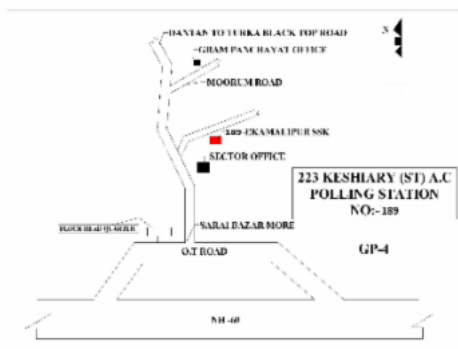

Nazri Naksha

Google Map View