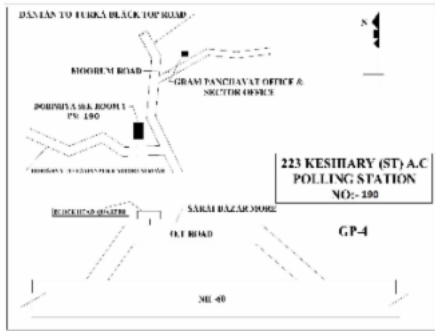

Nazri Naksha

Google Map View

Polling Station Building Front View

Polling Station Front View

Cad View

Key MAP View