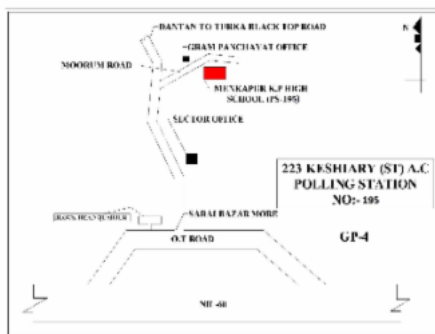

Nazri Naksha

Google Map View

Polling Station Building Front View

Polling Station Front View

Cad View

Key MAP View