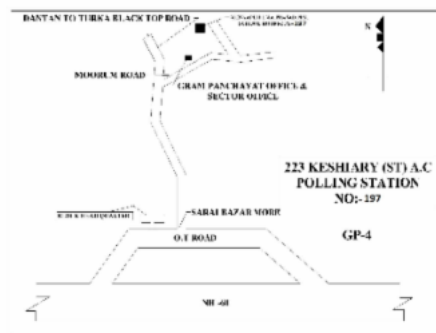

Nazri Naksha

Google Map View

Polling Station Building Front View

Polling Station Front View

Cad View

Key MAP View