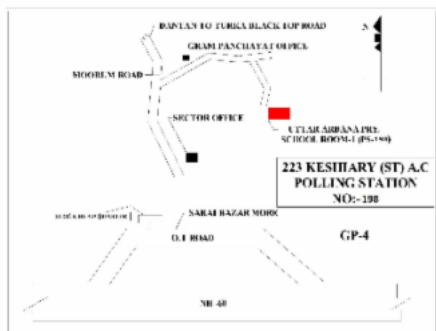

Nazri Naksha

Google Map View

Polling Station Building Front View

Polling Station Front View

Cad View

Key MAP View