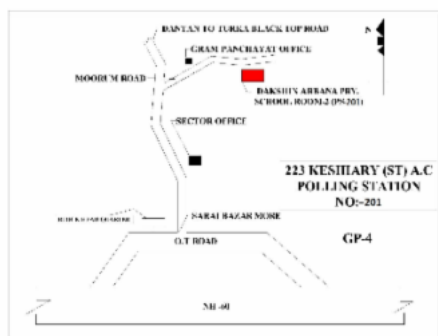

Nazri Naksha

Google Map View

Polling Station Building Front View

Polling Station Front View

Cad View

Key MAP View