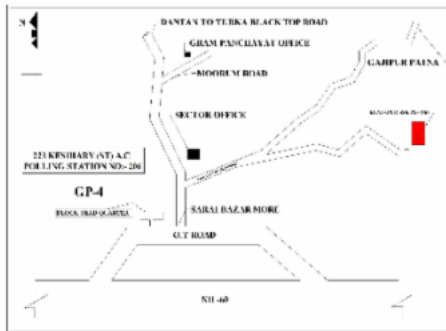

Nazri Naksha

Google Map View

Polling Station Building Front View

Polling Station Front View

Cad View

Key MAP View