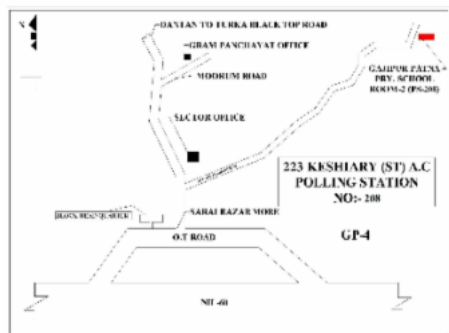

Nazri Naksha

Google Map View

Polling Station Building Front View

Polling Station Front View

Cad View

Key MAP View