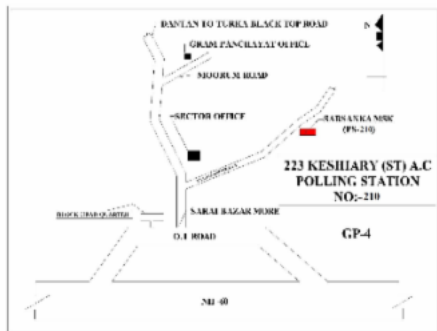

Nazri Naksha

Google Map View

Polling Station Building Front View

Polling Station Front View

Cad View

Key MAP View