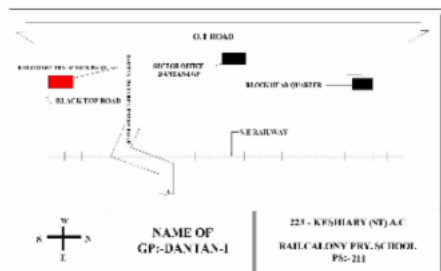

Nazri Naksha

Google Map View

Polling Station Building Front View

Polling Station Front View

Cad View

Key MAP View