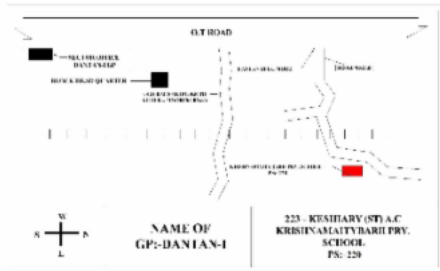

Nazri Naksha

Google Map View

Polling Station Building Front View

Polling Station Front View

Cad View

Key MAP View