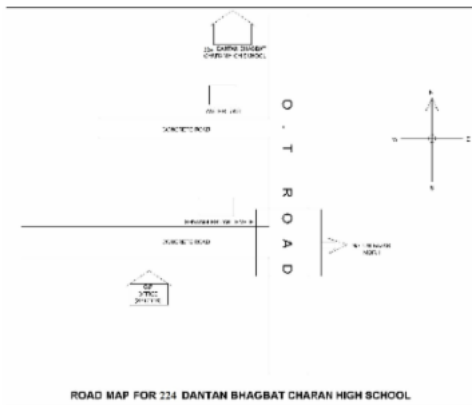

Nazri Naksha

Google Map View

Polling Station Building Front View

Polling Station Front View

Cad View

Key MAP View