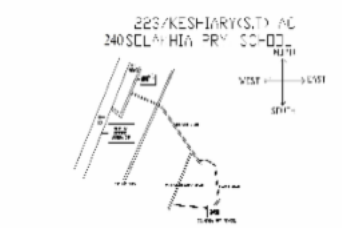

Nazri Naksha

Google Map View

Polling Station Building Front View

Polling Station Front View

Cad View

Key MAP View