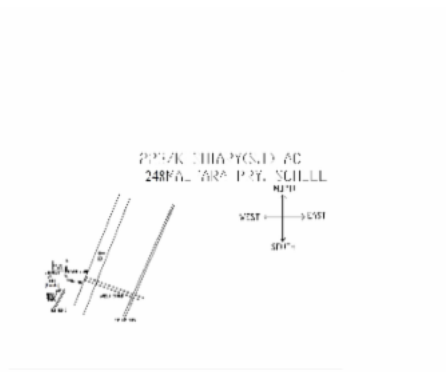

Nazri Naksha

Google Map View