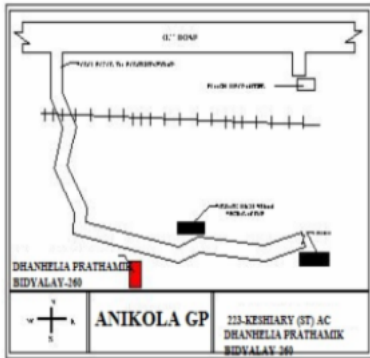

Nazri Naksha

Google Map View

Polling Station Building Front View

Polling Station Front View

Cad View

Key MAP View