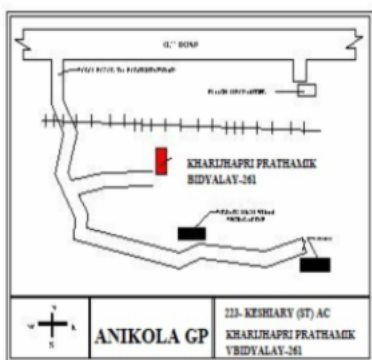

Nazri Naksha

Google Map View

Polling Station Building Front View

Polling Station Front View

Cad View

Key MAP View