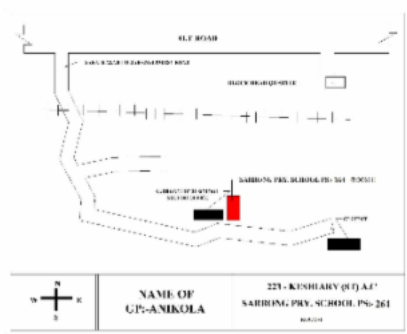

Nazri Naksha

Google Map View