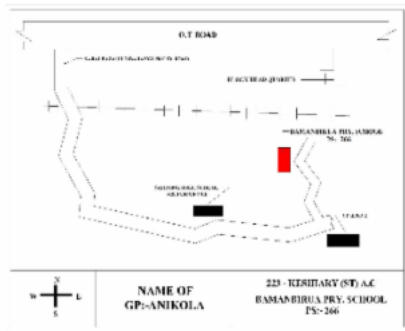

Nazri Naksha

Google Map View

Polling Station Building Front View

Polling Station Front View

Cad View

Key MAP View