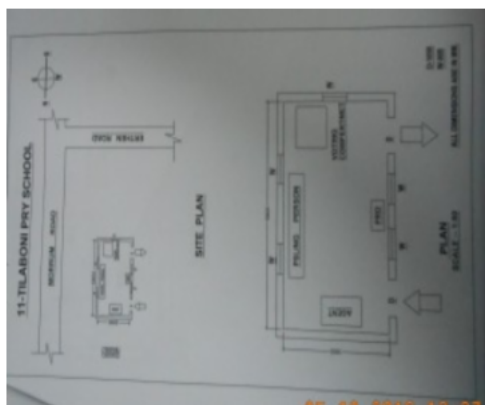

Nazri Naksha

Google Map View

Polling Station Building Front View

Polling Station Front View

Cad View

Key MAP View