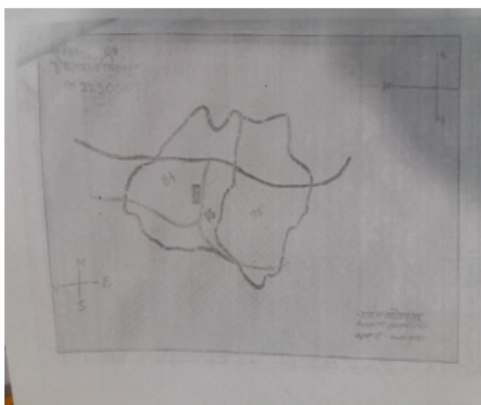

Polling Station Building Front View

Nazri Naksha