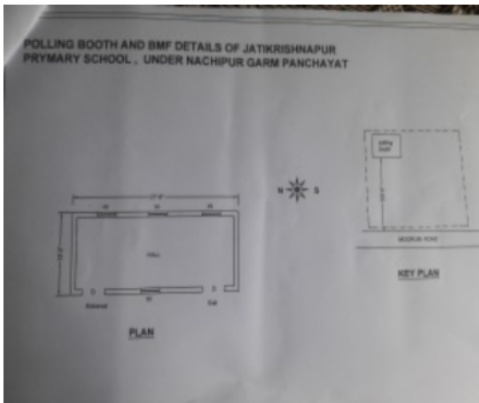

Nazri Naksha

Google Map View

Polling Station Building Front View

Polling Station Front View

Cad View

Key MAP View