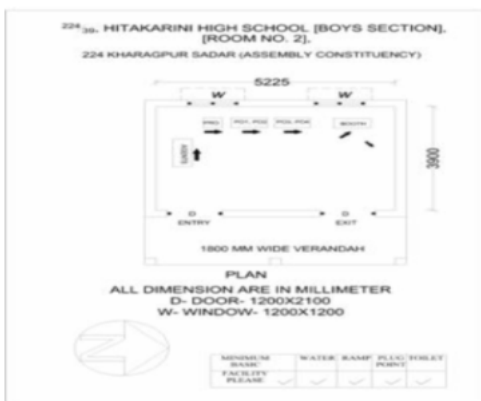

Nazri Naksha

Google Map View

Polling Station Building Front View

Polling Station Front View

Cad View

Key MAP View