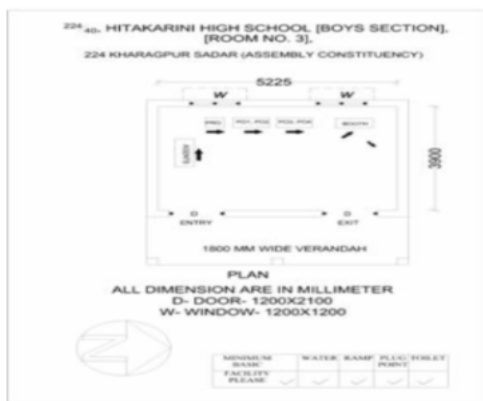

Nazri Naksha

Google Map View

Polling Station Building Front View

Polling Station Front View

Cad View

Key MAP View