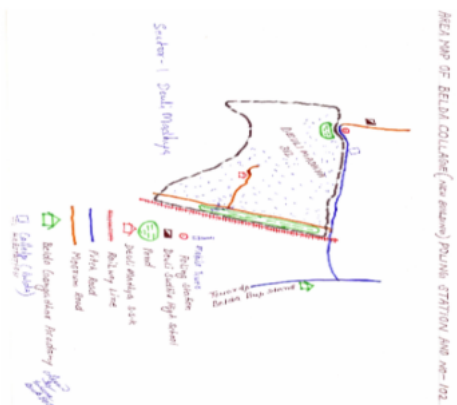

Nazri Naksha

Google Map View