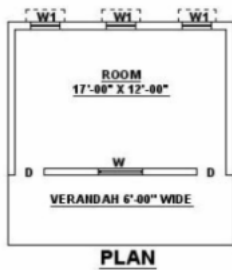

Cad View

**DOUBLE LINE SKETCH MAP OF BOOTH NO 124
CHHOTOMATKATPUR SANTA BALA SSK
BELDA-II GRAM PANCHAYAT**