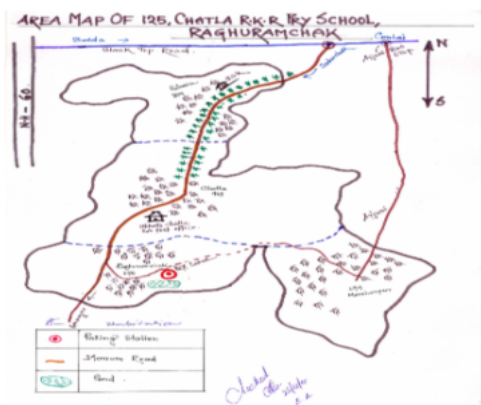

Nazri Naksha

Google Map View