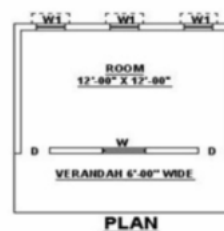

Key MAP View

DOUBLE LINE SKETCH MAP OF BOOTH NO 129
BELDA GANGADHAR ACADEMY
BELDA-II GRAM PANCHAYAT