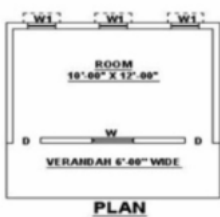

Polling Station Building Front View

DOUBLE LINE SKETCH MAP OF BOOTH NO 133 SABUJ PALLY SSK BELDA-II GRAM PANCHAYAT