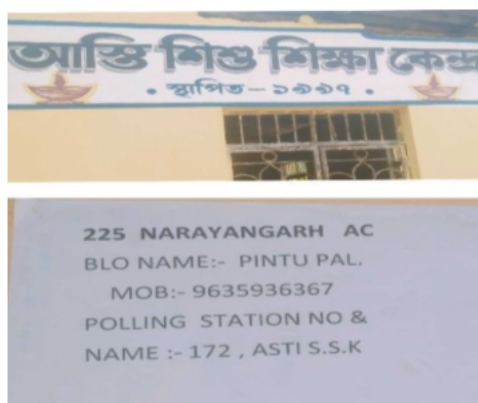

Polling Station Front View