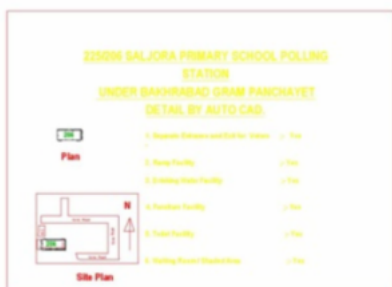

Nazri Naksha

Google Map View

Polling Station Building Front View

Polling Station Front View

Cad View

Key MAP View