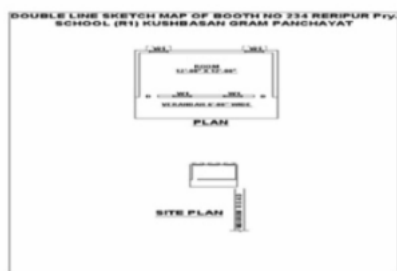

Polling Station Building Front View