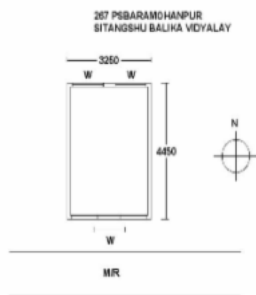

Nazri Naksha

Google Map View

Polling Station Building Front View

Polling Station Front View

Cad View

Key MAP View