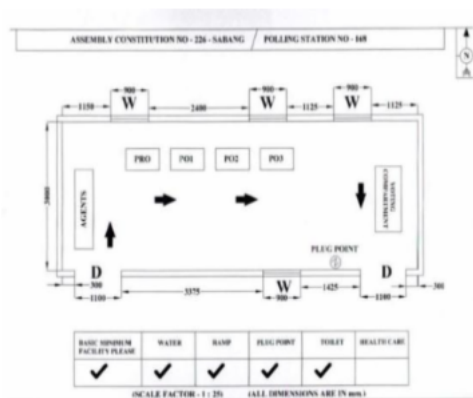

Nazri Naksha

Google Map View

Polling Station Building Front View

Polling Station Front View

Cad View

Key MAP View