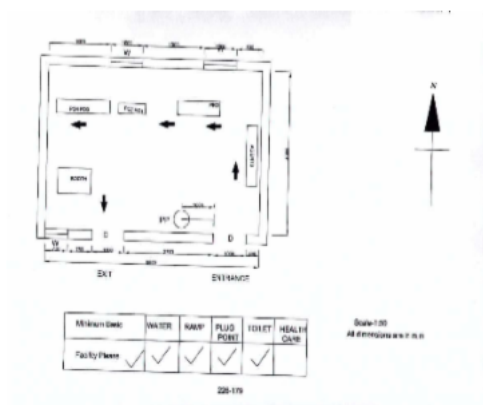

Nazri Naksha

Google Map View

Polling Station Building Front View

Polling Station Front View

Cad View

Key MAP View