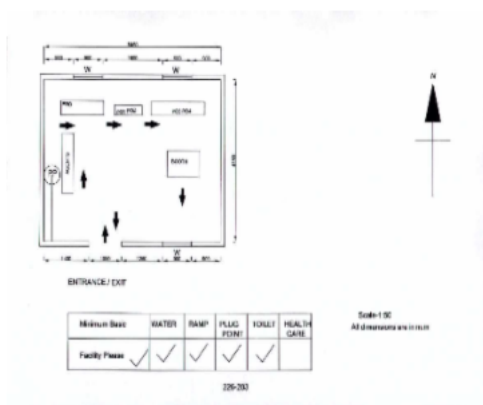

Nazri Naksha

Google Map View

Polling Station Building Front View

Polling Station Front View

Cad View

Key MAP View