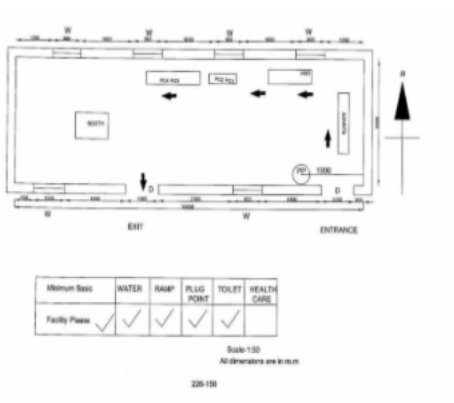

Nazri Naksha

Google Map View

Polling Station Building Front View

Polling Station Front View

Cad View

Key MAP View