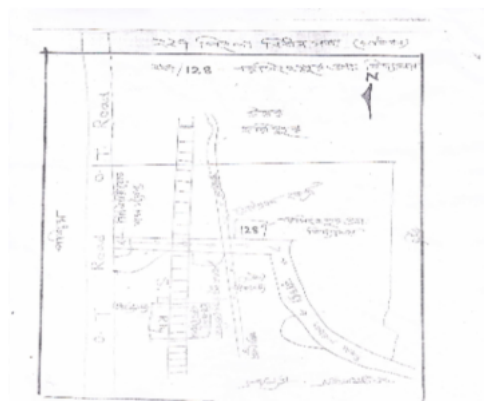

Polling Station Building Front View

Nazri Naksha