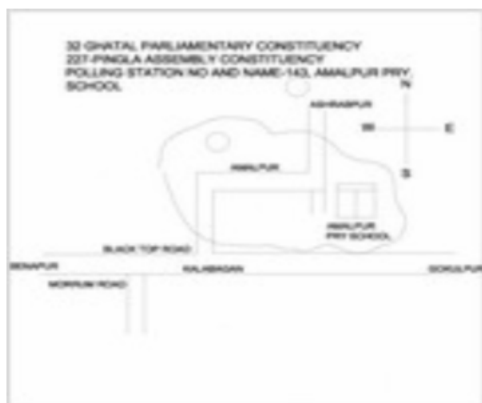

Nazri Naksha

Google Map View

Polling Station Building Front View

Polling Station Front View

Cad View

Key MAP View