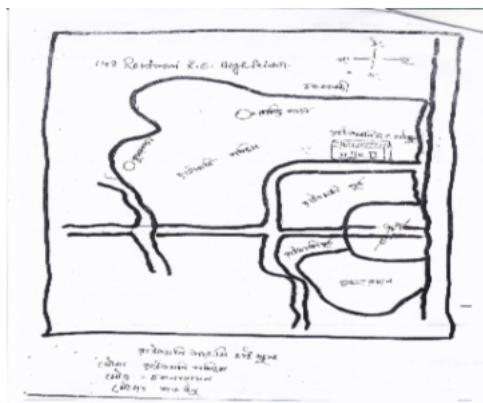

Nazri Naksha

Google Map View