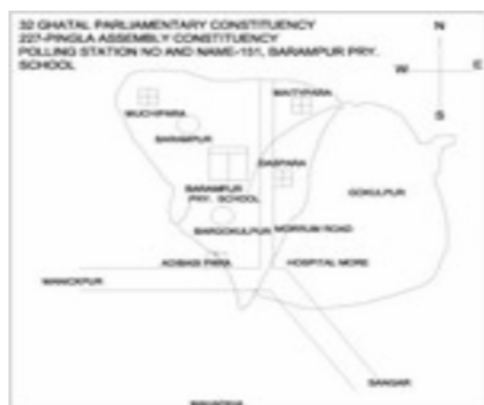

Nazri Naksha

Google Map View

Polling Station Building Front View

Polling Station Front View

Cad View

Key MAP View