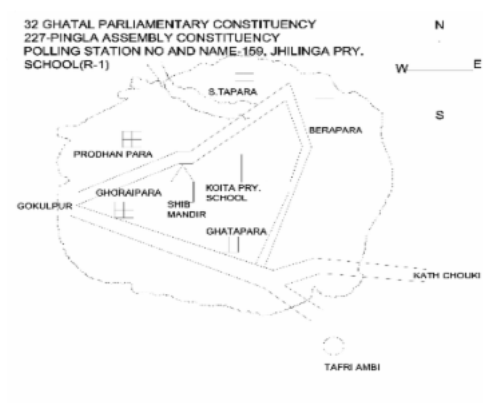

Nazri Naksha

Google Map View

Polling Station Building Front View

Polling Station Front View

Cad View

Key MAP View