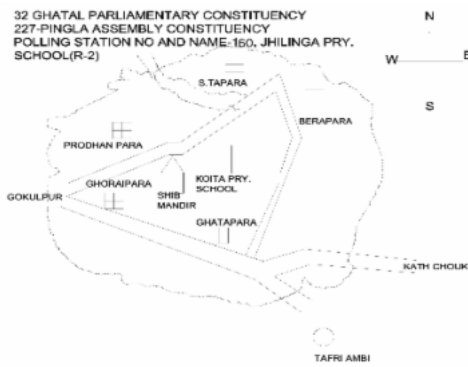

Nazri Naksha

Google Map View

Polling Station Building Front View

Polling Station Front View

Cad View

Key MAP View