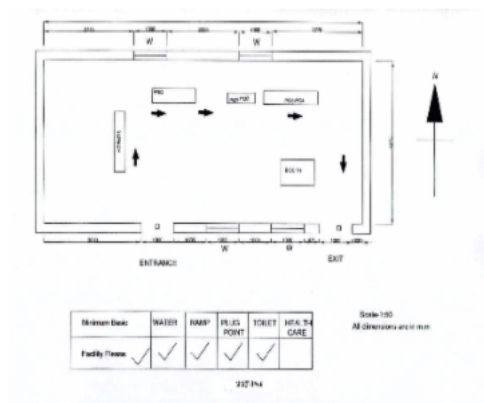

Nazri Naksha

Google Map View

Polling Station Building Front View

Polling Station Front View

Cad View

Key MAP View