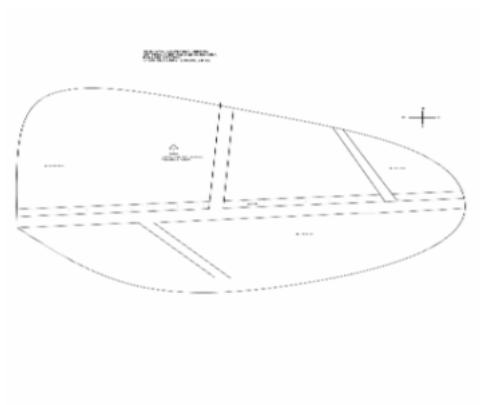

Nazri Naksha

Google Map View

Polling Station Building Front View

Polling Station Front View

Cad View

Key MAP View