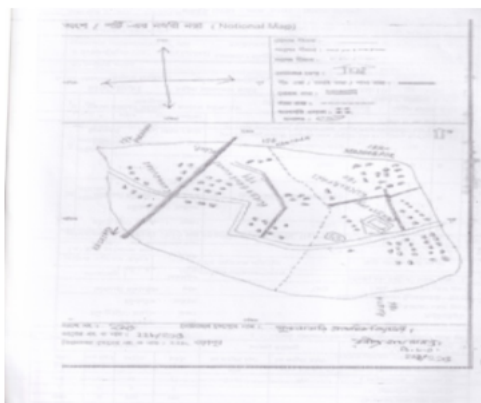

Nazri Naksha

Google Map View