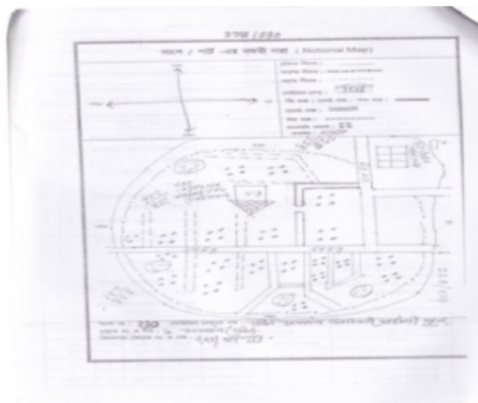

Nazri Naksha

Google Map View